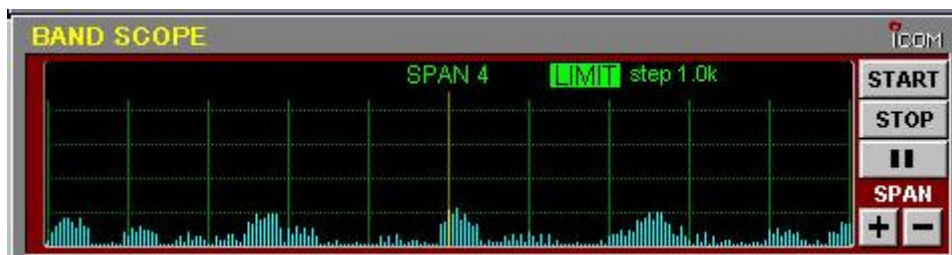

## *AM Net*

The society holds a regular AM net on Saturday mornings on 3615 kc/s  $\pm$ QRM. The net controller will find a clear frequency and call from 0830 local time. Anyone is welcome to call in, and the controller will listen for SSB as well as AM stations. A controlled net is held initially to allow exchanges of reports, and in informal net is held from 0930 on the 'national' AM frequency 3625

The decision to hold the formal net on a lower frequency was taken as some members were having problems with 3625, which is an exact multiple of the TV timebase frequency. This first bandscan is centred on 3625, and the TV timebase noise clusters can be easily seen.

## *SSB net*

The society runs an SSB net to encourage members to keep in touch on-air. This takes place on Friday evenings, starting at 19.30 local time and uses LSB on 3620kHz  $\pm$  QRM.