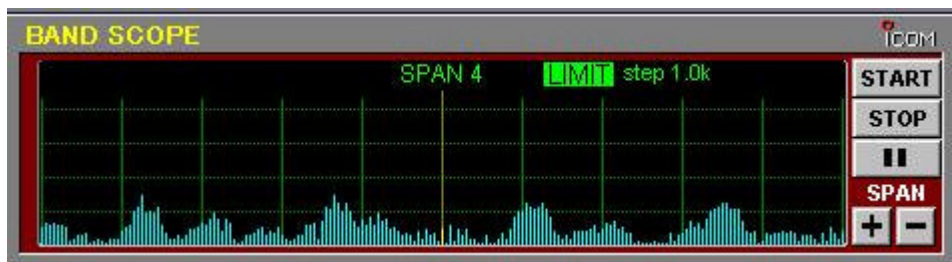

## *AM Net*

The society holds a regular AM net on Saturday mornings on 3615 kc/s  $\pm$ QRM. The net controller will find a clear frequency and call from 0830 local time. Anyone is welcome to call in, and the controller will listen for SSB as well as AM stations. A controlled net is held initially to allow exchanges of reports, and in informal net is held from 0930 on the 'national' AM frequency 3625

The decision to hold the formal net on a lower frequency was taken as some members were having problems with 3625, which is an exact multiple of the TV timebase frequency. This first bandscan is centred on 3625, and the TV timebase noise clusters can be easily seen.

This second bandscan is centred on 3605kHz:

## *SSB net*

The society runs an SSB net to encourage members to keep in touch on-air. This takes place on Friday evenings, starting at 19.30 local time and uses LSB on 3620kHz  $\pm$  QRM.